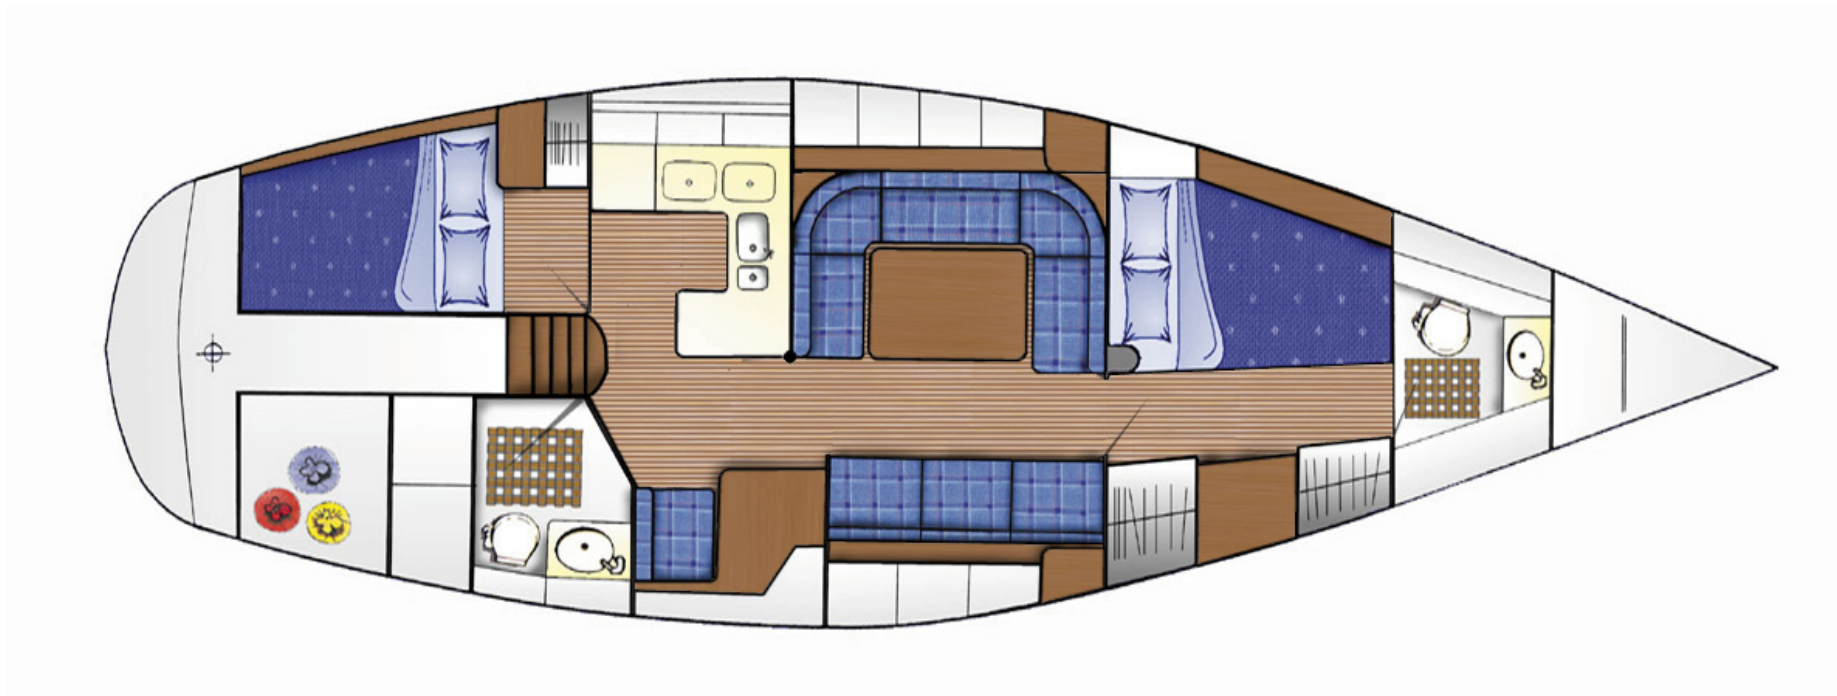

Bluewater 420 Raised Saloon - HRG

3 Cabin / Utility Head Storage / V-Berth

Find out more at www.bluewatercruisingyachts.com

BLUEWATER CRUISING YACHTS